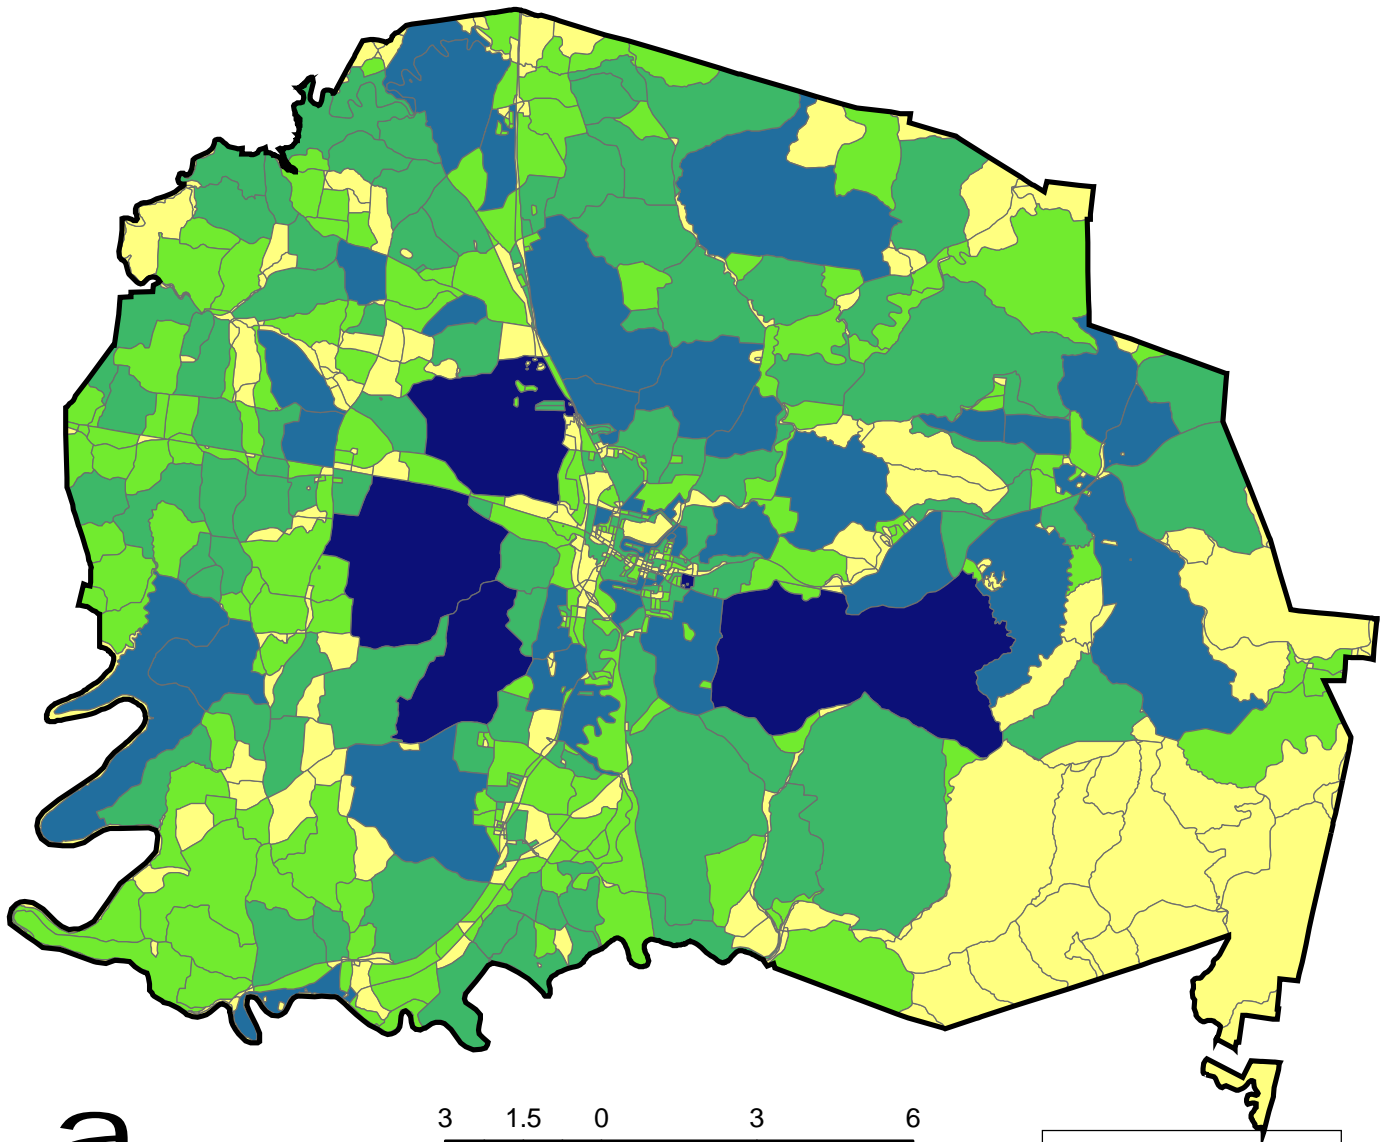

White County, Tennessee Population by US Census Block

a

Prepared by:
Dept. of Economic & Community Development
Local Planning Assistance Office - Upper
Cumberland Region. This map is not intended
for engineering use. This map was designed
for planimetric use only.